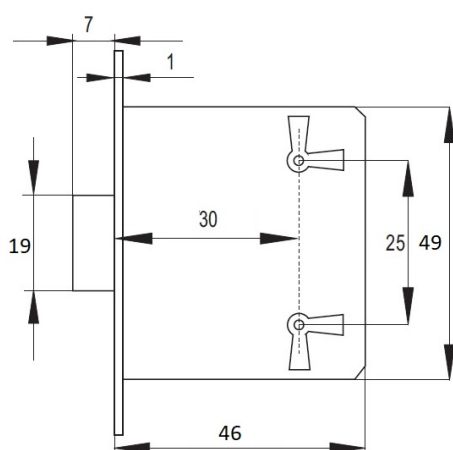

PRODUCT SHEET

Description:

Mortise Lock, 30mm Backset, L/D/R, No Key, Oval Brass Front Plate, Steel Body, Simple Euro-bit Closing

Item number:

14.06.035-1

Units	Box	Carton	HS Code	Barcode
Pcs.	100	200	8301300000	 5704866441537