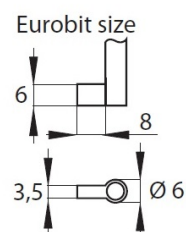

PRODUCT SHEET

Description:

Mortise Lock, 30mm Backset, L/D/R, No Key, Oval Brass Front Plate, Steel Body, Simple Euro-bit Closing

Item number:

14.06.035-1

Units	Box	Carton	HS Code	Barcode
Pcs.	100	200	8301300000	 5704866441537