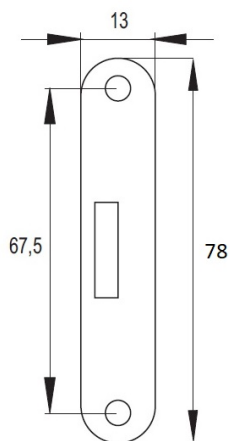

PRODUCT SHEET

Description:

Mortise Lock, 30mm Backset, L/D/R, No Key, Oval Brass Front Plate, Steel Body, Simple Euro-bit Closing

Item number:

14.06.035-1

Units	Box	Carton	HS Code	Barcode
Pcs.	100	200	8301300000	 5704866441537