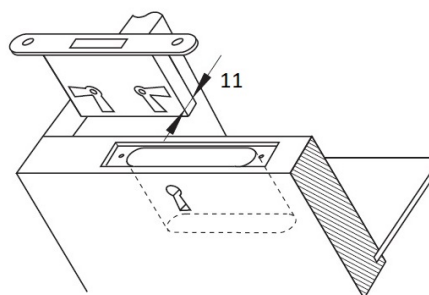

PRODUCT SHEET

Description:

Mortise Lock, 30mm Backset, L/D/R, No Key, Oval Brass Front Plate, Steel Body, Simple Euro-bit Closing

Item number:

14.06.035-1

Units	Box	Carton	HS Code	Barcode
Pcs.	100	200	8301300000	 5704866441537